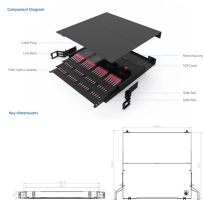

Buy BMXNRP0201 - SQUARE D BY SCHNEIDER ELECTRIC - Fiber Optic Repeater, 1-Mode, 200 mA. Newark Electronics offers fast quotes, same day dispatch, fast delivery, wide inventory, datasheets & ...