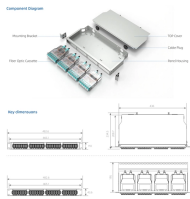

Buy BMXNRP0201 - SQUARE D BY SCHNEIDER ELECTRIC - Fiber Optic Repeater, 1-Mode, 200 mA. Newark Electronics offers fast quotes, same day dispatch, fast delivery, wide inventory, datasheets & ...

Fiber Repeaters are used to extend and repeat Ethernet data signals over multimode or single mode fiber up to 160km [100 miles]. If you need to convert Single Mode to Multimode, or extend a ...