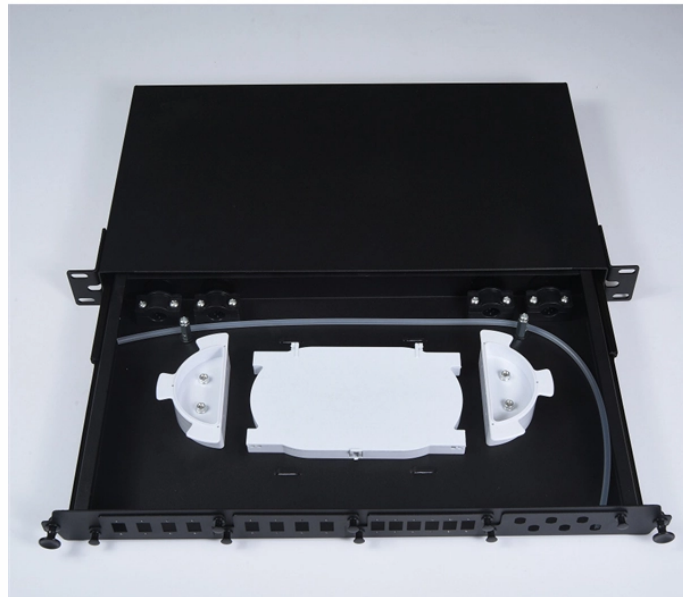

Price of Serial Integrated Fiber Bragg Gratings

Price of Serial Integrated Fiber Bragg Gratings

Typical setup costs for a fabrication run with ± 0.2 nm wavelength accuracy and ~ 1 nm linewidth are \$1250, including three custom samples. We specialize in custom fabrication of fiber optical gratings ...

Please note: the FBG is made on bare single mode fiber and has no steel tube or any other types of package. Connectors can be spliced on both ends of the fiber Bragg gratings upon request.

As a fiber Bragg grating manufacturer in China, AtGrating specialized in the fields of FBG, FBG sensor, wavelength interrogator and other customized FBG products since 2010. AtGrating produces high ...

Discover fiber Bragg grating sensors with high stability, stainless steel construction, and IP55 protection for precise strain and pressure monitoring in civil engineering and telecom applications.

Fiber Bragg Gratings (FBGs) are optical components that utilize the properties of light reflection and refractive index modulation to serve as effective sensors and filters.