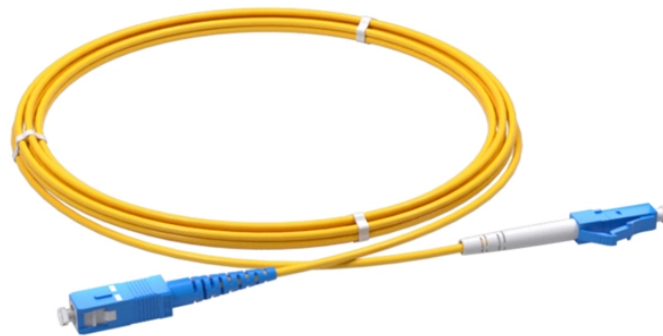

## Price of Plastic Distribution Box Mounting Plate

Since PVC junction boxes are lighter and easier to install than NEC approved metal enclosures, they are a great option for protecting electrical connections with less work and less expense. All junction ...

With a hinged grey cover and a spacious 11.4 in. x 7.5 in. x 5.5 in. interior, this enclosure ensures maximum protection from dust and water. The box includes a mounting plate and wall bracket for ...

Easy to secure and organize the internal components of the junction box, such as terminals, switches, or receptacles ensuring they are properly installed and maintained within the box.

Discover efficient plastic surface mounting distribution box solutions designed for optimal power distribution. Enhance your operations with reliable, durable equipment tailored to your needs.