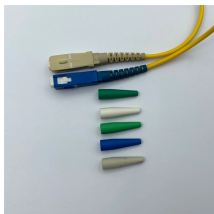

Get free shipping on qualified Outdoor Weatherproof Boxes products or Buy Online Pick Up in Store today in the Electrical Department.

Shop weatherproof electrical boxes including outdoor outlet boxes and waterproof exterior solutions. Durable, versatile, and NEC-compliant options available!