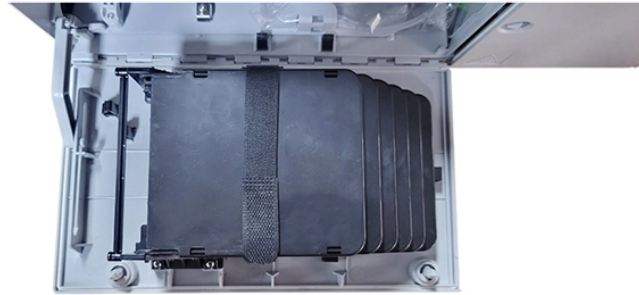

## Price of Outdoor Ground Cable Trays

Cable trays and baskets are designed to help support and route cable bundles in an organized manner along ceilings or walls. Shop for cable tray systems now.

Discover high-quality Cable Tray Systems at CableOrganizer. Organize and protect your cables with durable, reliable solutions for any setup. Shop now!

Shop for Cable Trays on Zoro . With 1000s of brands and millions of products, you're sure to find what you need.

Outdoor cable tray solutions provide a reliable and efficient way to support and protect electrical and data cabling in environments exposed to weather, UV rays, and harsh conditions.

Browse Tessco's leading inventory of outdoor cable entry & accessories. View ground panels, wall feeds and sealing caps along with boots & cushions today.

WBT Performance Cable Tray, Shaped 4"X8"X118", Pregalvanized. Provides optimal support for high-performance data cable, up to and including fiber optic, Cat 5e, Cat 6, Cat 6A, and Cat 7. UL ...