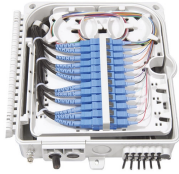

Browse Tessco's leading inventory of outdoor cable entry & accessories. View ground panels, wall feeds and sealing caps along with boots & cushions today.

WBT Performance Cable Tray, Shaped 4"X8"X118", Pregalvanized. Provides optimal support for high-performance data cable, up to and including fiber optic, Cat 5e, Cat 6, Cat 6A, and Cat 7. UL ...