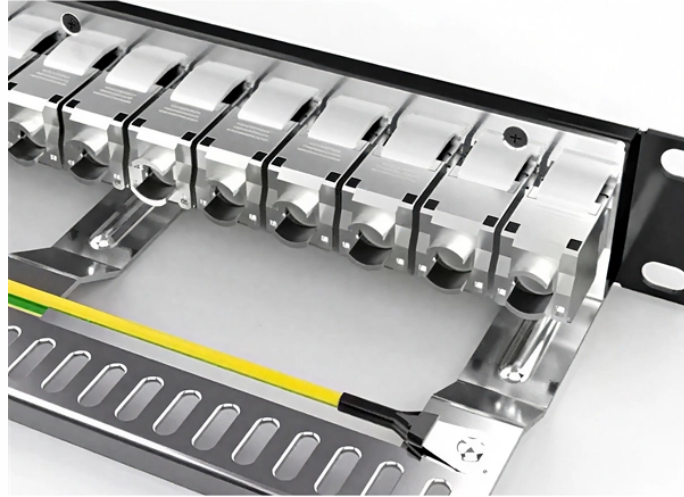

## Price of Optical Fiber Splitting Box

This outdoor optical distribution box can accommodate 1x16 mini splitter and support 16 cores splicing. It is of engineering plastic, offering strong protection for splices and terminations; the screw lock ...

1 pc SC/APC 1x4 PLC Fiber Optic Splitter, 1 to 4 SC APC Cassette Card Inserting Optic Fiber Splitter for Home Wiring, Fiber Optic LAN, Fiber Distribution Box, Network Rooms

8 port FTTH Fiber Splitter Distribution Box-/FAT/OTB/FTB Rated 5.00 out of 5 based on 1 customer rating (1 customer review) \$ 23.80

Indoor/Outdoor Wall Mounted, Single Door Fiber Distribution box is ideal for end terminations of fiber optic runs in residential or commercial buildings. Integral gasket seal provides IP65 level of protection.