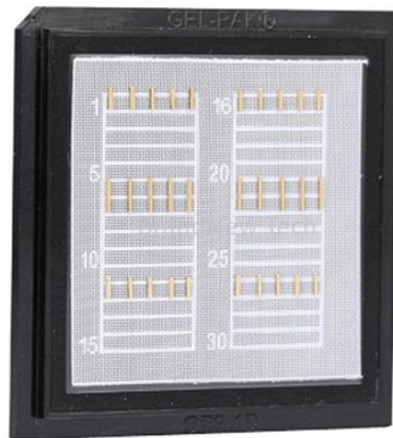

## Price of N-line for construction site distribution boxes

Heavy Duty Box with Lid, 11 x 18 x 12 Inch, Lid Marked: "Electric", Includes: Hex Bolts.

Browse our variety of underground junction boxes for your electrical and cable applications. You can request a quote through our website or contact us for pricing.