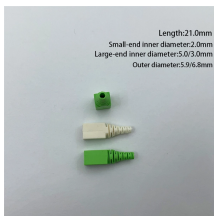

Environmentally friendly, convenient, and naturally fire-resistant, they are ideal for projects that require cabling junction access. Our pull boxes and handholes are available in various sizes and shapes, ...