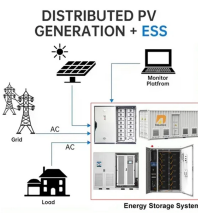

## Price of N-line for construction site distribution boxes

Heavy Duty Box with Lid, 11 x 18 x 12 Inch, Lid Marked: "Electric", Includes: Hex Bolts.

Browse our variety of underground junction boxes for your electrical and cable applications. You can request a quote through our website or contact us for pricing.