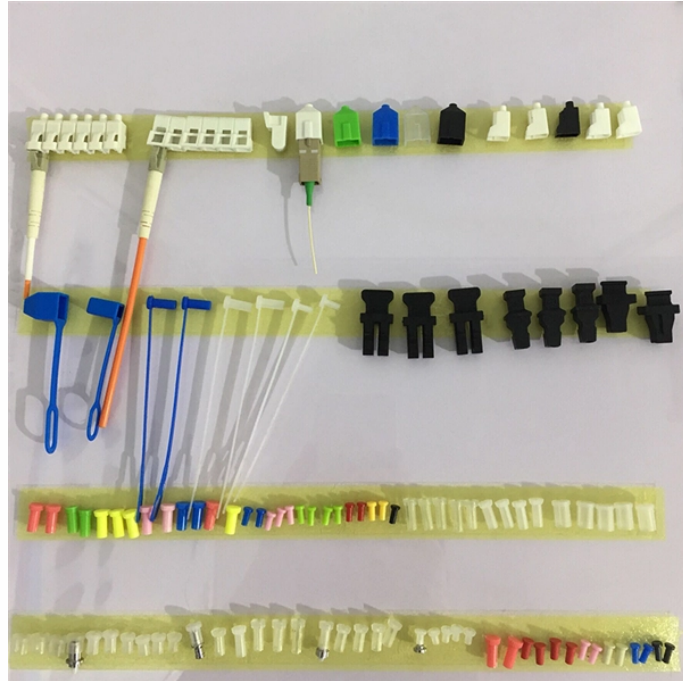

## Price of Mesh Cable Tray Fixing Plate

Order your electro zinc plated Wire Mesh Cable Tray Fast Fix Splicer online today! NavePoint offers high-quality networking equipment at value prices, supported by excellent, responsive, personal ...

Cable Tray, 2" Depth x 4" Width x 10" Section, Material: Carbon Steel. Finish: Electroplated Zinc.

The Galixis Conduit Fixing Plate is designed for quick and convenient cable management. Featuring screw-less installation, this plate can be easily mounted at any position on a cable tray, allowing for ...

The Fast Fix Splicer easily connects to mesh cable trays and mounts to the ceiling. NavePoint Fast Fix Splicers are made of strong steel construction with a non-corrosive electro zinc plated finish to deliver ...