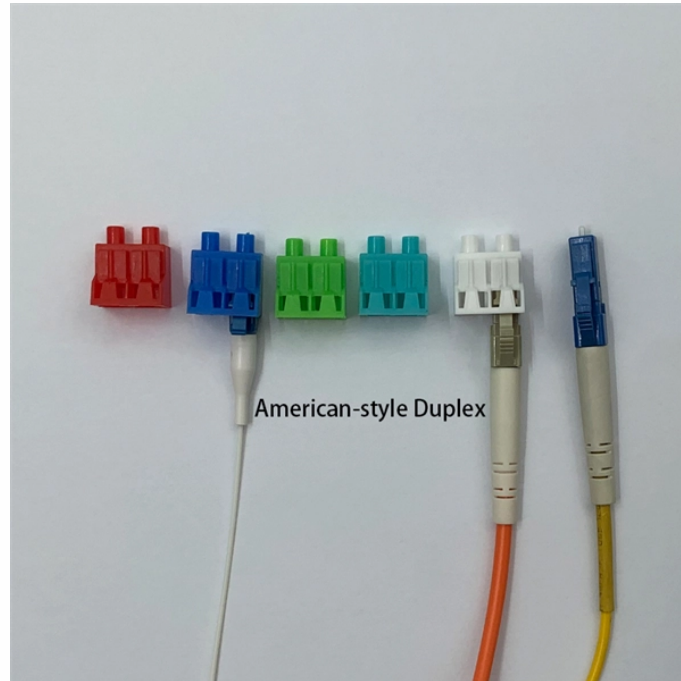

Price of Large Power Generation Distribution Boxes

Price of Large Power Generation Distribution Boxes

Buy a generator enclosure for sale from Powerhouse Diesel Generators today!

Power Assemblies has developed a high-quality, low-cost Generator Connection Box with a CAM lock quick connection system. The Generator Connection Box is used in conjunction with a transfer ...

With a total of 50 amps of power, this distribution box can handle heavy loads with ease. The inlet power source can be a 125/250V, 50A maximum generator (with 14-50R receptacle) or utility.

With a total of 50 amps of power, this distribution box can handle heavy loads with ease. The inlet power source can be a 125/250V, 50A maximum generator (with ...

This Generator Docking Station developed by Power Assemblies is a low-cost high-quality Generator Connection Box with a CAM Lock quick connection system. It comes equipped with industry ...

Get free shipping on qualified Generator Inlet Boxes products or Buy Online Pick Up in Store today in the Electrical Department.