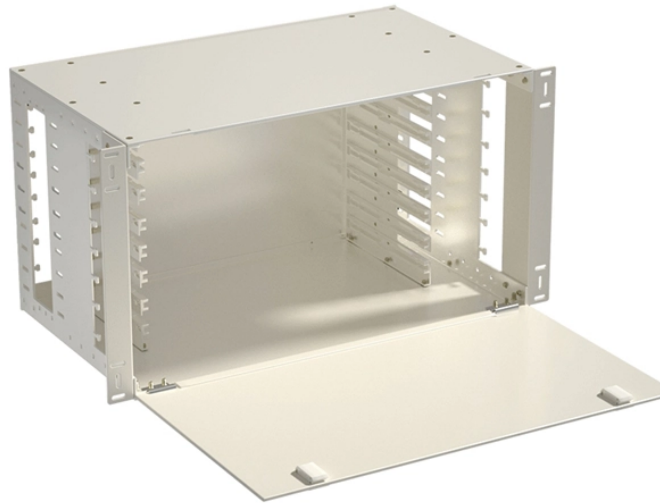

Price of Lao Pipeline Distribution Boxes

Price of Lao Pipeline Distribution Boxes

American Distribution Boxes are made of high-density polyethylene for years of dependable use. They are non-corrosive, strong, and lightweight for easy handling. Inlet and outlet elevations are positioned ...

Quality Laos power strips, in stock, for standard duty applications up to industrial applications. Versions designed for PDU power distribution purposes in data centers and server room applications.

Premium-Line FTTH distribution box is aim designed for multi-purpose applications in FTTH projects, the dual layer design supports direct termination, and also FTTH distributions via mini splitter built in, ...