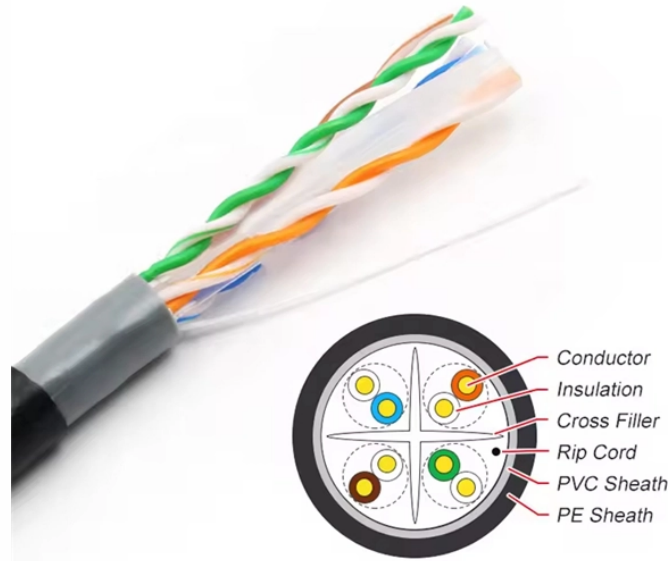

## Price of KVM Fiber Optic Transmitter in Peru

Este extensor HDMI le permite transmitir señales de vídeo HD sin pérdidas a larga distancia a través del cable de fibra óptica. Adopta una potente tecnología de extensión HD, una velocidad de transmisión ...

These facts are updated till 28July2023, and are based on Volza's Peru Import data of Fiber optic transmitter sourced from 70 countries export import shipments with names of buyers, ...

ServSwitch Dual DVI Single-Mode Fiber Optic KVM Extender, USB For computers with dual video heads, extend signals over single-mode fiber.

A fiber KVM extender is a device that uses fiber optic cables to send KVM signals over much greater distances, up to tens of kilometers. It is designed for long-distance transmission and can run over 12 ...