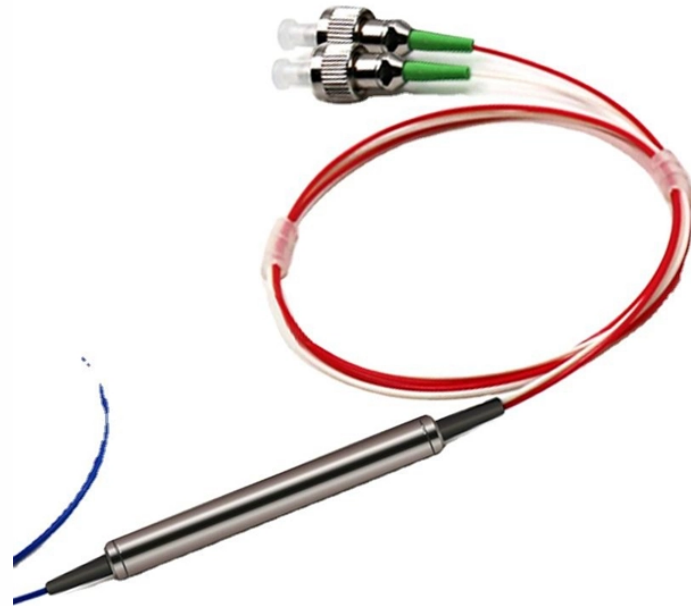

Price of Intelligent Patch Panels for Server Racks

Price of Intelligent Patch Panels for Server Racks

Tecmojo 12-Port Cat6 Patch Panel, 0.5U Rack Mount Modular Panel with Keystone Coupler, for 10" Server Rack & Network Cabinet, Gigabit Ethernet, Black 200+ bought in past month

Vertical Cable Management Rack Filler Panels Rack Mount Power Strips & Surge Protectors Screws, Cage Nuts & Accessories Unloaded Patch Panels CAT5E Patch Panels CAT6 Patch Panels CAT6A ...

Search Newegg for rackmount patch panel. Get fast shipping and top-rated customer service.

Clarity 5e Jak-Pak is a compact, flexible, multi-user solution that can be structurally mounted or used in a temporary environment. It is component compliant to TIA/EIA Category 5e performance requirements.