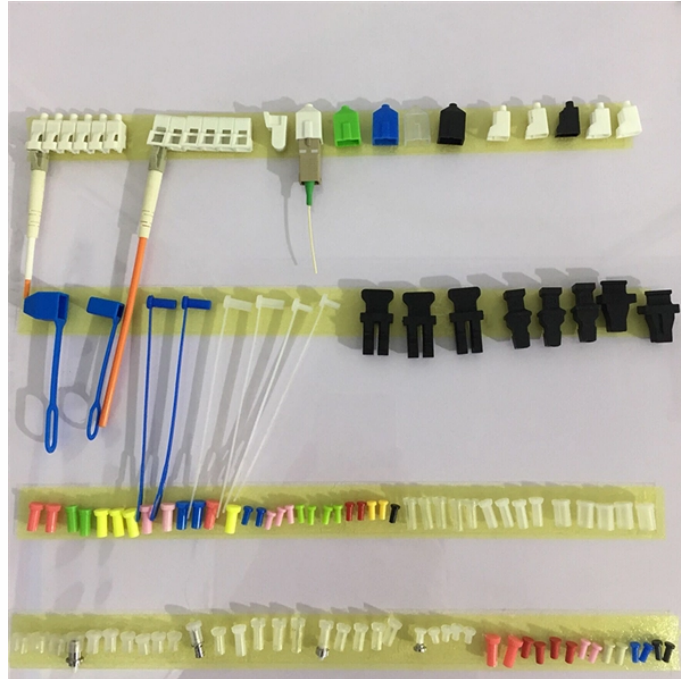

Price of Green Distribution Boxes for Construction Sites

Overview

A typical price for a Temporary Power Distribution is \$248 but can range from approximately \$62 to \$811. The Beetle Box Green from POWER ASSEMBLIES is an on-the-go stackable spider box that can be used to instantly provide essential power distribution using a 50 Amp 125/250-Volt California-style twist lock cord. The portable power distribution box features an overall 50 Amp 125/250-Volt rating with. High-Performance Power Distribution Box: Includes (1) 50A CS6375 twist-lock inlet, (1) 50A CS6375 outlet, and (6) 20A GFCI-protected duplex receptacles, perfect for reliable industrial, construction, and outdoor power needs. Enhanced Safety Features: Equipped with ground fault protection (GFCI). PACE Supply Corporation is a premier wholesale distributor headquartered in Rohnert Park, California. With over 1,500 employee-owners, 25+ wholesale locations, and 6 Premier Bath & Kitchen showroom. Business customers can apply for Net 30 —no fees, no interest, fast approval. With integrated GFCI protection and. The material you put in a GreenWaste Debris Box is brought to the state-of-the-art GreenWaste Zanker Resource Recovery Facility, which diverts over 75% of the material it processes for recycling. Each debris box rental is for one week. We deliver and pick up Monday through

Saturday and serve most.

Price of Green Distribution Boxes for Construction Sites

The Beetle Box Green from POWER ASSEMBLIES is an on-the-go stackable spider box that can be used to instantly provide essential power distribution using a 50 Amp 125/250-Volt California-style ...

About this item High-Performance Power Distribution Box: Includes (1) 50A CS6375 twist-lock inlet, (1) 50A CS6375 outlet, and (6) 20A GFCI-protected duplex receptacles, perfect for reliable industrial, ...