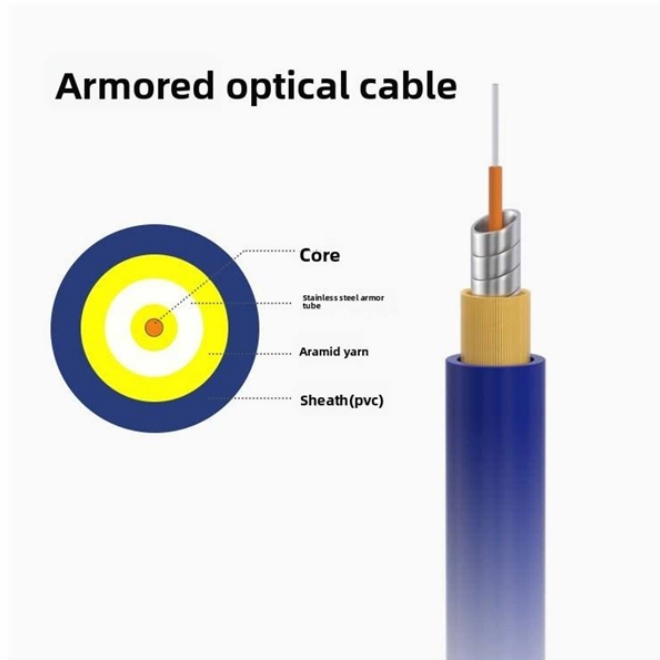

## Price of Gaoping Mesh Cable Tray

## Price of Gaoping Mesh Cable Tray

Kable Kontrol''s wire mesh cable tray suspends cables and ensure that your important wires and cables are safely organized and out of your way. The design of these cable baskets allows for floor-based, ...

These cable trays are lined with wire mesh to route and support small diameter cable, such as data communication cable. The mesh allows air to flow through the tray to keep cable ventilated and cool, ...