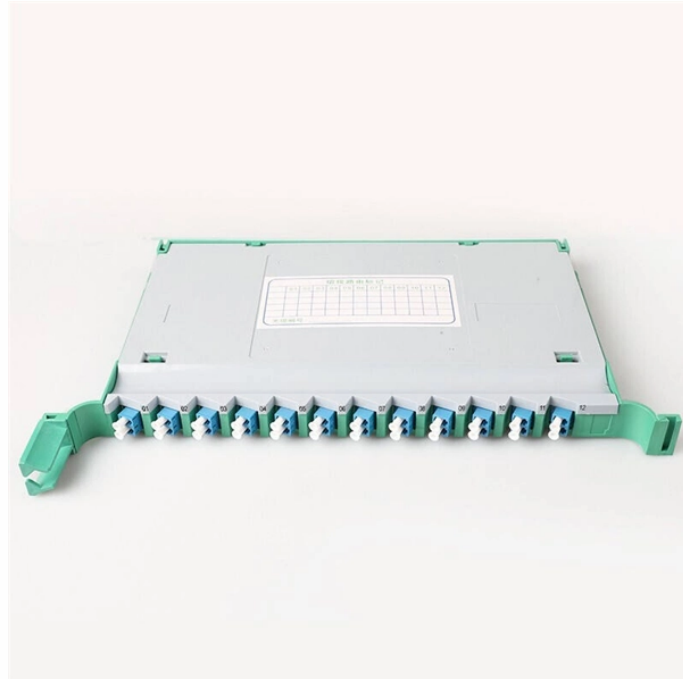

## Price of Fully Automated Equipment Distribution Box

Browse power distribution boxes with circuit breaker protection and multiple outlet configurations. Shop durable solutions for construction and emergency use.

The X5 can meet high-volume demand for RSC style boxes, ideal for e-commerce and manufacturing businesses. Order fulfillment becomes a faster and more efficient packaging operation by producing ...

CEP # 6506-GU Temporary Power Distribution Box, GFCI. 50 AMP 250V INLET. OUTLETS: 1-50A 125/250V, 1- 30A 250V L6-30R, 6- 20A 125V GFCI, 5- 20R Straight Blade. Price/Each. Peace of Mind!