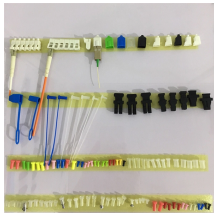

The Faithfull TLDB4L 110V 4 Way Distribution Box is capable of splitting the power from a single cable input into a four way output making it ideal for running multiple power tools and site lighting.

Price and other details may vary based on product size and color. Need help?

Free Shipping - SOTabeams 4-Way DC Distribution Boxes with qualifying orders of $99. Shop DC Multiple Outlet Panels at DX Engineering.