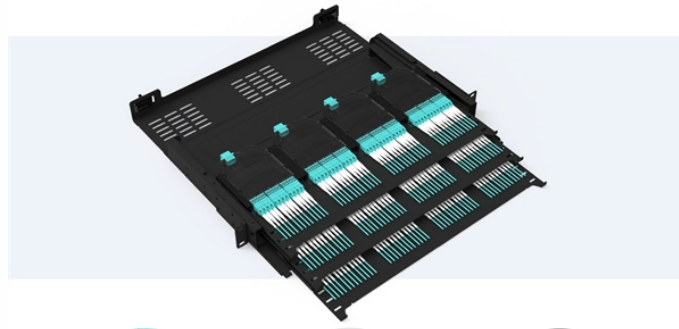

Price of Fiber Optic Corrosion Sensor

Pre-Terminated Patch Panel

- Standard 19" width
- Max 144 fibers in 1U
- Ultra-High Density Ready

Dual-rail, easy install & maintain

Lightweight ABS MPO cassette

Premium sheet metal with matte coating

Fiber optic sensors detect the presence of objects using highly focused light transmitted through a fiber optic cable and detected with a light sensor. Due to the light's tight focus, they can detect subtle or ...