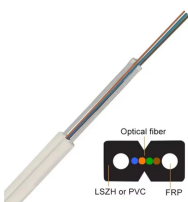

1-16 of 528 results for "fiber optic sensors" Results Check each product page for other buying options.