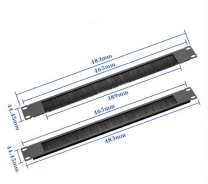

## Price of Externally Exposed Circuit Breaker Distribution Box

Eaton Crouse-Hinds Series Eib Circuit Breaker Enclosure, 40A Through 100A, Without Circuit Breaker, Bolted/Ground Joint Cover Construction, Copper-Free Aluminum