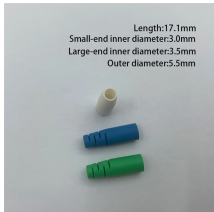

Discover explosion proof power distribution boxes with IP55/66 ratings, CE certification, and durable electrical enclosures for industrial safety.