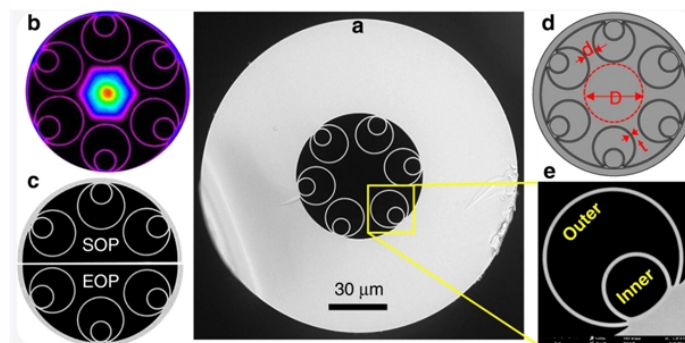

## Overview

Based on available supplier data, here is a comparison of notable E2000 connector offerings: Find top e2000 optical connectors with low insertion loss, high return loss, and push-pull locking. Compare verified suppliers, MOQs, and customization options. E2000 fiber optic connector Kit and products are more and more used in the communication filed because its good performance. one of the few fiber optic connectors featuring a spring-loaded shutter which fully protects the ferrule from dust and scratches. Splice cassettes come in two different sizes and can be stacked or hinged for easy access.

The E-2000® ETO connector is a sterilizable, non-magnetic fiber optic solution tailored for medical and MRI environments. Engineered with DIAMOND SA's signature precision, it offers exceptional optical ...

The E-2000™ Connector offers a spring-loaded shutter mechanism that protects the ferrule end-face from scratches and dust while locking out potentially eye damaging laser radiation.

E2000 3.0mm Connector The E2000 connector features a push-pull coupling mechanism and an automatic metal shutter within the connector, providing protection against dust and laser beams.