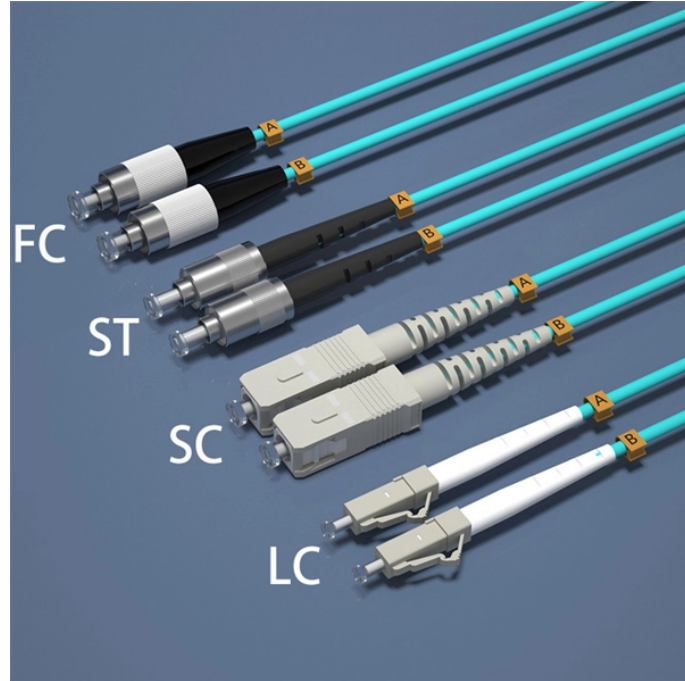

Price of Domestic Core Switches

Price of Domestic Core Switches

Check CORE SWITCH price from the latest Cisco price list 2022.

Edgecore Networks is the leader in open networking providing a full line of 1GbE, 10GbE, 25GbE, 40GbE, 50GbE, and 100GbE open and OCP switches that offer choice of NOS and SDN software for ...

Our selection of core switches ranges from modular to high port density models, so you are sure to find the ideal device for your network. We know about budget issues. That is how we are able to provide ...