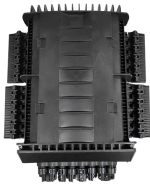

The ISA DRTS 6 Automatic Relay Test Set is a high-precision, multi-functional testing solution for protection relays and substation devices. Featuring automatic control, powerful software, and reliable ...