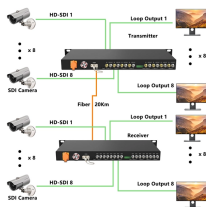

Free Shipping - SOTAbears 4-Way DC Distribution Boxes with qualifying orders ...