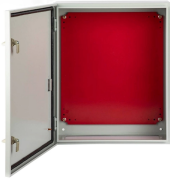

Price of Canadian Busbar Protection Boxes

Price of Canadian Busbar Protection Boxes

Typical busbar applications include switchgear, panel boards, power invertors, powered electronics, and high-voltage battery packs. Eaton offers numerous busbar manufacturing technologies, ensuring the ...

CODGRDBAR12 CODE ELECTRIC 12 inch Ground Bus Bar Copper With Insulator Manufacturer:CODE ELECTRIC Manufacturer #:BB-GRND-C-12 Available for delivery

Electrical boxes and enclosures keep wire and cable connections and terminations concealed to protect them from damage or accidental contact. Availability dates may vary based on the assortment of ...