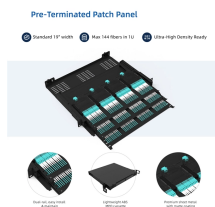

Busbar Circuit Protection are available at Mouser Electronics. Mouser offers inventory, pricing, & datasheets for Busbar Circuit Protection.