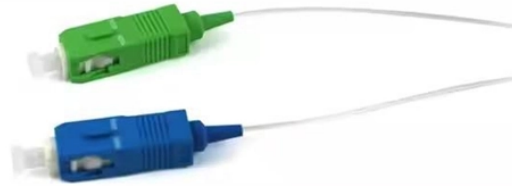

Price of Cable Tray Pulling Tools

Price of Cable Tray Pulling Tools

Roll..Profi's innovative FLEXIPASS Cable Routing System for installation of cables on trays and raceways in modern construction. Lightweight and handy. Each FLEXIPASS delivers friction-free, ...

Two man wire pulls can be costly. So you can cut wires and short circuits. The All American Pull Buddy turns one guy into a "crew". Fast, easy to use and reusable. Like having an extra pair of hands on the ...

Magnetic Wire Puller, 180-Degree Pivot Handle With A Comfort Grip Provides Easy Control And Maneuverability, Includes: Handheld Magnetic Truck, Stainless Steel Magnetic Eyelet Leader & ...

Upgrade your cable management with top-notch cable pullers like Sherman + Reilly XS-100-B and Greenlee 678. Shop now on eBay for the best deals!