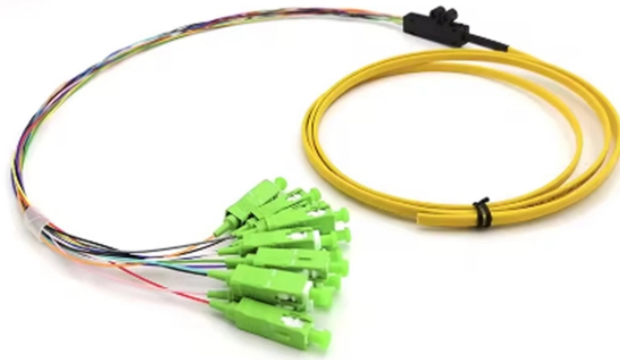

Price of Austrian Optical Fiber Communication Pipe