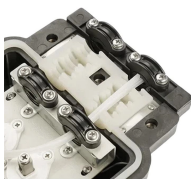

MTP® fiber cassette modules offer 8/12/24/36-fiber MTP® adapter on the rear of the units routed to LC/SC/MDC adapters on the front patch field, which interconnect with high density fiber cable ...