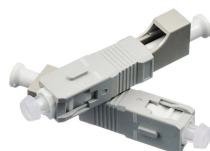

This high-density SC module has 12 MTP couplers with 288 fibers that can be ...