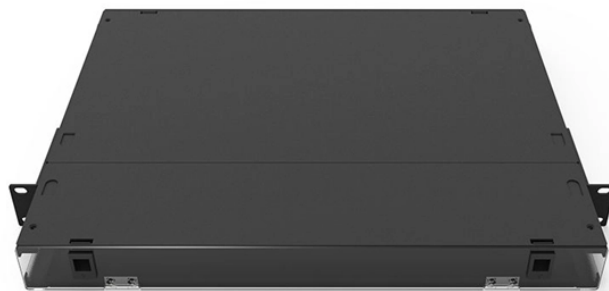

## Price of Aluminum Shells for Industrial Switches

Industrial gigabit switches with aluminum alloy housing optimizes space in tight setups while fast speed 8 port connectivity for seamless data transfer in demanding environments.

MSC Industrial Supply has aluminum angles designed with alloy grade 6061 aluminum. Along with aluminum, silicon and magnesium are also found in these angles, which provide good tensile ...