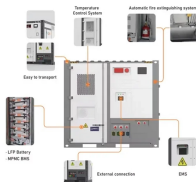

Choose from our selection of aluminum bends, including over 800 products in a wide range of styles and sizes. Same and Next Day Delivery.