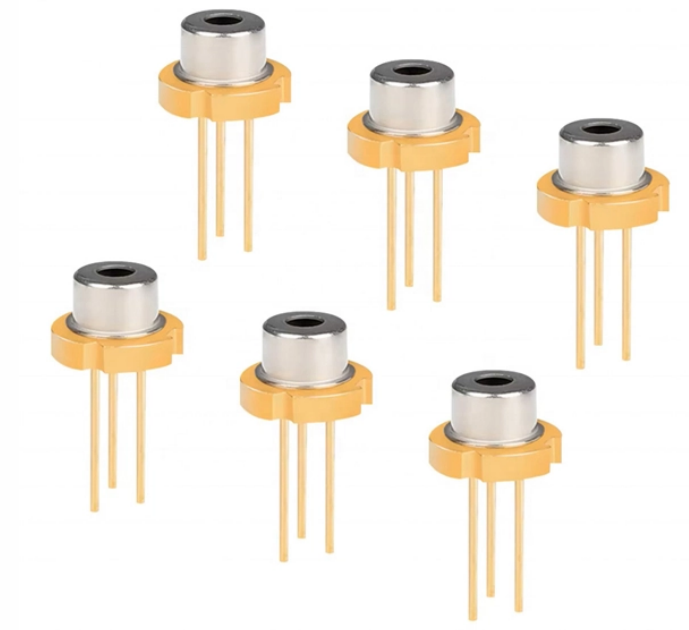

## Price of 96-core optical fiber junction box

Secure your fiber connections with our IP68 Waterproof Fiber Optic Splice Enclosure. Holds up to 96 cores!

This splice closure integrates distribution and splitting in one, can realize the direct fusion and branching of the optical cable, and is suitable for the wiring connection ...

The box body is made of reinforced plastic, high strength, resistance, firm seal. ...

Shipping cost not included. This fiber optic splice closure is a dome enclosure with 1 inlet and 4 outlet ports for outdoor optical cable in and out, which can hold 96 core joint.

This splice closure integrates distribution and splitting in one, can realize the direct fusion and branching of the optical cable, and is suitable for the wiring connection in the optical communication equipment.

The box body is made of reinforced plastic, high strength, resistance, firm seal. Prevents aging of materials caused by heat, cold, light, oxygen and in nature, with excellent mechanical strength.

With 2 inlets and 2 outlets, this fiber optic joint box is designed for reliable and efficient fiber optic connections. It ensures durability and stability, making it an ...