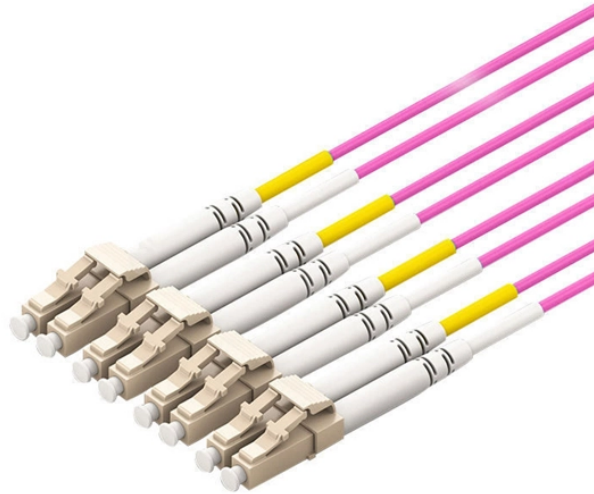

Price of 62-core fiber optic cable junction box

Price of 62-core fiber optic cable junction box

Explore reliable FTTH terminal boxes for secure fiber termination and distribution. Wall-mounted design, robust build, for home and industrial optical networks.

Find your fiber optic junction box easily amongst the 67 products from the leading brands (HUBER+SUHNER, BOPLA, METZ CONNECT, ...) on DirectIndustry, the industry specialist for your ...

Explore a wide range of our Fiber Junction Box selection. Find top brands, exclusive offers, and unbeatable prices on eBay. Shop now for fast shipping and easy returns!

We offer fiber optic materials from Test Equipment, Bulk Cable and Fusion Splicers to Tools, Patch Cables and Consumables.

The size of the underground vault depends on several issues that range from current requirements to future proofing the fiber network. Typically you have one or more (HDPE) innerducts ranging in size ...

Why are mini fiber optic splice closures the top choice for engineering procurement? lightweight, durable, and offering incredible value [hard-core engineer"s perspective] why do 40+ ...

The fiber splice box is suitable for the straight-through and branch connection of the overhead, pipeline, direct burial and other laying methods of various layout fiber optical cables.