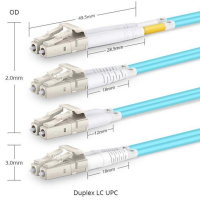

Price of 48-core surveillance fiber optic cable

Price of 48-core surveillance fiber optic cable

ELV CABLE 48 core armored Fiber Optic Cable G652d Single mode with a connector pre terminated on one end and exposed fiber on the other. The end is stripped and fusion spliced to a single or multi ...

48 ct Single-Mode Armored Fiber Optic Cable, Low Water Peak Fiber Cable, Singlemode, 48 ct., Single Armor, Single Jacket, Loose Tube, Low Water Peak, Dry/Dry. Price Per Ft. Our reels have a ...

Mouser offers inventory, pricing, & datasheets for 48 Fiber Fiber Optic Cables.

Our fiber optic armored distribution cable features tight buffered aluminum interlocking armored cable with a PVC jacket providing crush protection.

This kind of cable is specifically used for self supporting aerial installation. The metal strength member is made up of stranded wires as the supporting part are completed with a polyethylene (PE) sheath ...

This is a black 500 foot spool of indoor/outdoor rated fiber optic distribution cable intended for long distance runs at high speeds. It is composed of 48 singlemode fibers (9 micron core) inside a water ...