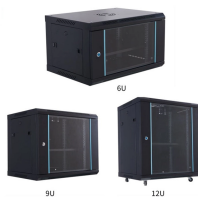

Whether you are searching for a high-density rack mount fiber optic patch panel ...