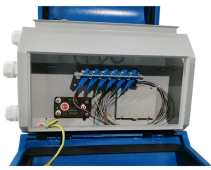

Supports 2 inlet and 2 outlet ports, compatible with cables of 8-14mm diameter. Accommodates up to 12 fibers (single-core) per tray, with a maximum of 1 tray. The closure can be reopened and reused after ...