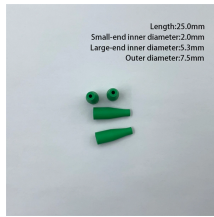

The Splice closure is an indispensable equipment used in Fiber Communication System, play the roles in sealing, protection, installation of fiber connector head and storage.

Contact Us

For more information, pricing, or custom network solutions, please contact us:

Website: <https://www.hashherbcafe.co.za>

Email: hello@hashherbcafe.co.za

Phone: +27 63 814 7295

Address: 15 Galaxy Road, Linbro Business Park, Johannesburg, 2065, South Africa

This document is for informational purposes only. Specifications subject to change without notice.