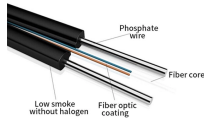

Find the latest cable tray price list with tiered pricing, MOQs, and verified suppliers. Compare material options and custom sizes. Click to explore top deals and secure your project today.