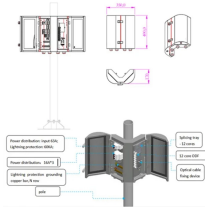

Discover the 2026 cost breakdown for cable trays compared to conduit and wire mesh. Compare material prices, labor savings, and performance to find your best value.

Compare cable tray costs by type, material, and installation. Find the most cost-effective option for your project in this detailed buyer's guide.