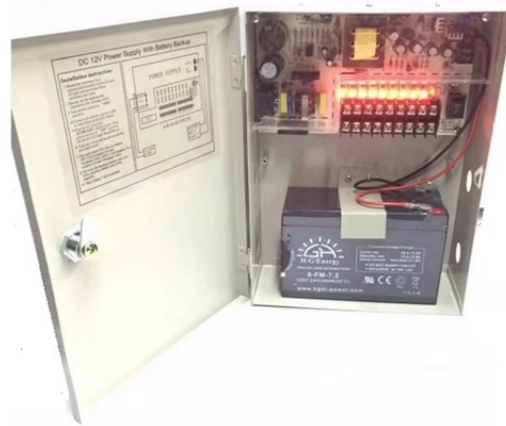

Price Comparison of Fiber Optic Endface Inspection Instruments with Dynamic Range of 35dB

Price Comparison of Fiber Optic Endface Inspection Instruments with

The FIP100 from Tempo is a fully automated inspection tool that provides fast and reliable analysis of fiber optic connector end faces and bulkheads. With a single button press, the FIP100 automatically ...

It is used for high-precision inspection of fiber connector end faces in labs, production lines, and field maintenance, ensuring polishing quality and cleanliness.

This guide covers optical power meters, OTDRs, VFLs, fiber inspection microscopes — their functions, buying criteria, price ranges, and recommended tool combinations for different scenarios.

Dimension is committed to building a series of portable fiber optic end face probes/microscopes, becoming ideal tools for inspecting fiber connector end-face defects before and after network ...

Fiber inspection tools are essential to identify dirty or damaged connectors, which can lead to network failures. Inspect and clean quickly with our range of fiber inspection equipment.