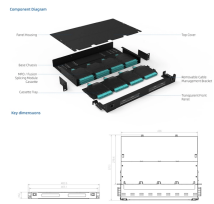

This guide covers the critical steps, from selecting the right electrical cable tray and performing accurate cable fill calculations to managing a safe cable pull through and ensuring all bonding and grounding ...

General Installation Guidelines: latest NEMA standards and local building codes. Trough tray field support and frequency depends on the weight and construction (splice locations, elbow fittings, etc.) ...