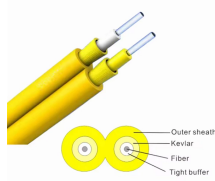

Power conditioning and distribution cabinet that offers the benefits of a custom-tailored system, with the convenience and cost savings of a pre-packaged, factory-tested system.