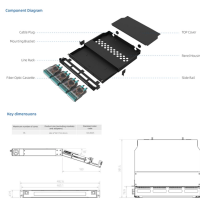

This space-saving solution is easy to move and adapt to future reconfigurations of the data center, it offers superior power protection and monitoring, and the flexibility & scalability to match your actual ...