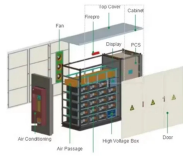

Shangyu CPSY® precision power distribution cabinet is an intelligent power distribution cabinet that is carefully designed for the energy end of the data center computer room and the current situation of ...