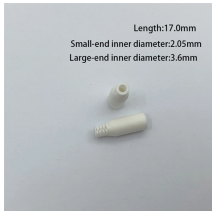

In summary, the distribution box may encounter a variety of problems during operation, which not only affect the normal operation of the power system, but also may bring safety hazards.