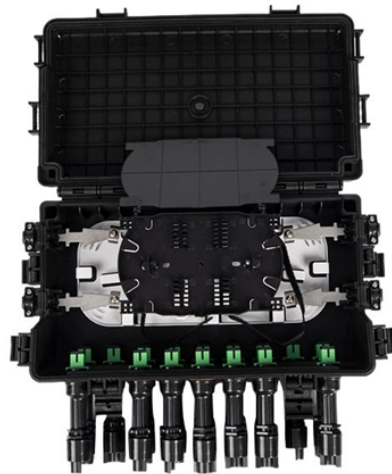

Power sockets and distribution boxes

Power sockets and distribution boxes

We offer a wide range of electrical products from trusted brands, including Eaton circuit breakers. Other products that help make sure your home is electrically sound include electrical testers, conduit and ...

Shop for Electrical Boxes in Breakers, Distributors, and Load Centers. Buy products such as Hyper Tough PVC One-gang Box ...

Choose from our selection of power distribution boxes in a wide range of styles and sizes. Same and Next Day Delivery.

Shop for Electrical Boxes in Breakers, Distributors, and Load Centers. Buy products such as Hyper Tough PVC One-gang Box Receptacle Switch/Outlet Electrical Box TD35071Z, 4.25 in X 2.75 in X ...

SAFE AND RELIABLE: This power outlet box comes with 4 NEMA 5-20 IP44 waterproof sockets. Each socket is protected by a circuit breaker to ensure the safety of the electrical equipment used in each ...

Browse power distribution boxes with circuit breaker protection and multiple outlet configurations. Shop durable solutions for construction and emergency use.

Buy Power Distribution Box, 110V High Current Wall Mount Electrical Box with NEMA 5-20 Power Outlet Pane, IP54 Electrical Breaker Socket Distribution Box for Construction Sites, workshops and ...