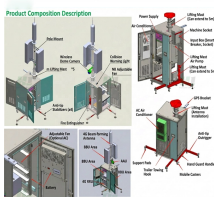

Choose from our selection of power distribution boxes in a wide range of styles and sizes. Same and Next Day Delivery.