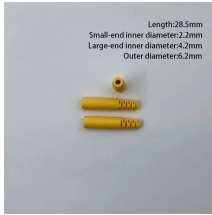

The front of the distribution box has a door that, when opened, exposes all internal equipment for easy maintenance. The XL type power distribution cabinet is used in industrial and mining enterprises, civil ...