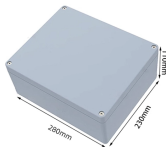

Six side-wall compartments support 1U-high power distribution units (PDUs) and switches without taking up valuable rack space. A cable management system includes a cable channel that ...