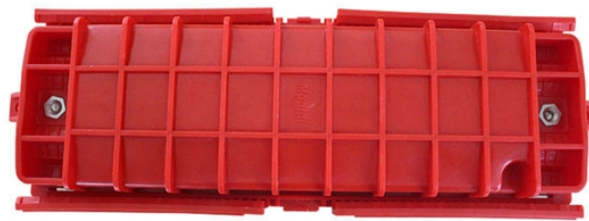

Power Support Optical Cable

Power Support Optical Cable

The Slimline family of hybrid powered fiber cables combines a fiber optic cable with two copper conductors enclosed within the same jacket, allowing external power to essentially be “pushed” from ...

Our Power+™ composite fiber cable delivers remote power and network connectivity beyond 100 meters for PTZ cameras, DAS, and PON applications.

Photoelectric composite cable (OPLC) is to place the protected optical fiber unit in the power cable, which can be used in power systems with a rated voltage of 0.6/1KV and below. It integrates optical ...

Our hybrid powered cable transmits data and power in one cable, ideal for powering security cameras, Wi-Fi access points, and more, eliminating the need for separate data and power lines.

SEL manufactures high-quality fiber optic, ethernet, coaxial, and other cables and accessories. Sized to order and quality tested for reliability and operation.