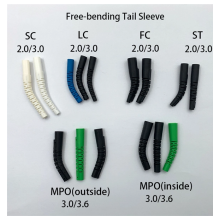

This test determines whether protective relays, fault pressure relays, reclosing relays, reclosing supervisory relays, and associated control schemes are operating properly.

Contact Us

For more information, pricing, or custom network solutions, please contact us:

Website: <https://www.hashherbcafe.co.za>

Email: hello@hashherbcafe.co.za

Phone: +27 63 814 7295

Address: 15 Galaxy Road, Linbro Business Park, Johannesburg, 2065, South Africa

This document is for informational purposes only. Specifications subject to change without notice.