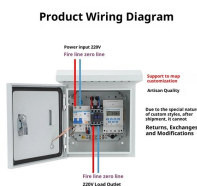

FTTH 96 Core cable dome fiber optic splice box, wall-hung fiber joint box Fiber Optic Splice Closures are used for the protective connection of two or multiple optical cables and optical fiber distribution is ...