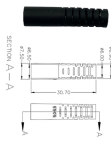

Power Fiber Optic Cable Junction Box with 96 Core Fiber Reel

Power Fiber Optic Cable Junction Box with 96 Core Fiber Reel

Flame-retardant and waterproof, protect against vibration, impact, cable ...

The Bojan Fiber Optic Cable Transfer Box BY-OCC-F96 is a robust and fully equipped fiber optic distribution cabinet designed to manage up to 96 cores efficiently.

It offers a splice capacity of 96 fibers and supports 1x8, 1x16, and 1x32 PLC splitters for versatile signal distribution. Constructed from rugged PC + ABS with an IP54 rating, this lockable enclosure protects ...

The SP-GJS303 can accommodate up to 6 12-fiber splice trays. The closures employ gasket-sealing technology that enables ease of installation and re-entry requiring no special tools.

With 2 inlets and 2 outlets, this fiber optic joint box is designed for reliable and efficient fiber optic connections. It ensures durability and stability, making it an ideal choice for various fiber optic ...

Can orderly store fiber connector and remaining fiber, in which the storage disc can be up to four layers large capacity, and it can be adjusted according to the number of cores connected by the optical ...