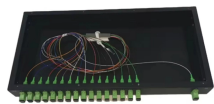

Portuguese Vertical Cable Tray

Portuguese Vertical Cable Tray

LoRa handheld portable base station

It is designed for mechanical support and strain relief in long runs of cable and creates a smooth gradual bend for cable. Rail and stringer material is 16 ga steel tubing.

With 8,500 m² of built area, Eletropoll Trays offers to the market electrical ducts, profiles, beds, accessories, fasteners and support, busbars for lighting and related products. The Tray Unit has ...

Welded aluminum I-beam ladder cable trays are a core solution and an iconic design in the cable tray industry. The I-beam design is the most common cable tray construction. Our aluminum, I-beam ...

Muitos exemplos de traduções com "cable tray" - Dicionário português-inglês e busca em milhões de traduções.

Vertical cable tray for server cabinets with cable tie points and optional toolless PDU mounting. Expands cable routing and power integration in rack systems.

Translations in context of "vertical-tray" in English-Portuguese from Reverso Context: Apply to check the vertical-tray fire test for determining values of cable flame propagation and smoke release when the ...