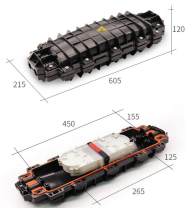

This guide provides step-by-step instructions on how to install your R-BOX-OC outdoor solar battery cabinet, including site selection, assembly, wiring, and system testing. .