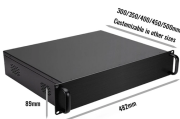

distribution components and more. all housed within a robust outdoor energy storage cabinet. Our innovative modular design caters to diverse application needs, offering eco-friendly, high-yield ...