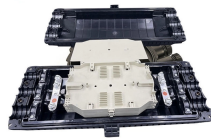

On September 25, 2020, the American ambassador in Portugal insisted again and declared that Portugal «must choose now between its ally or commercial partner, the USA or China - in the ...